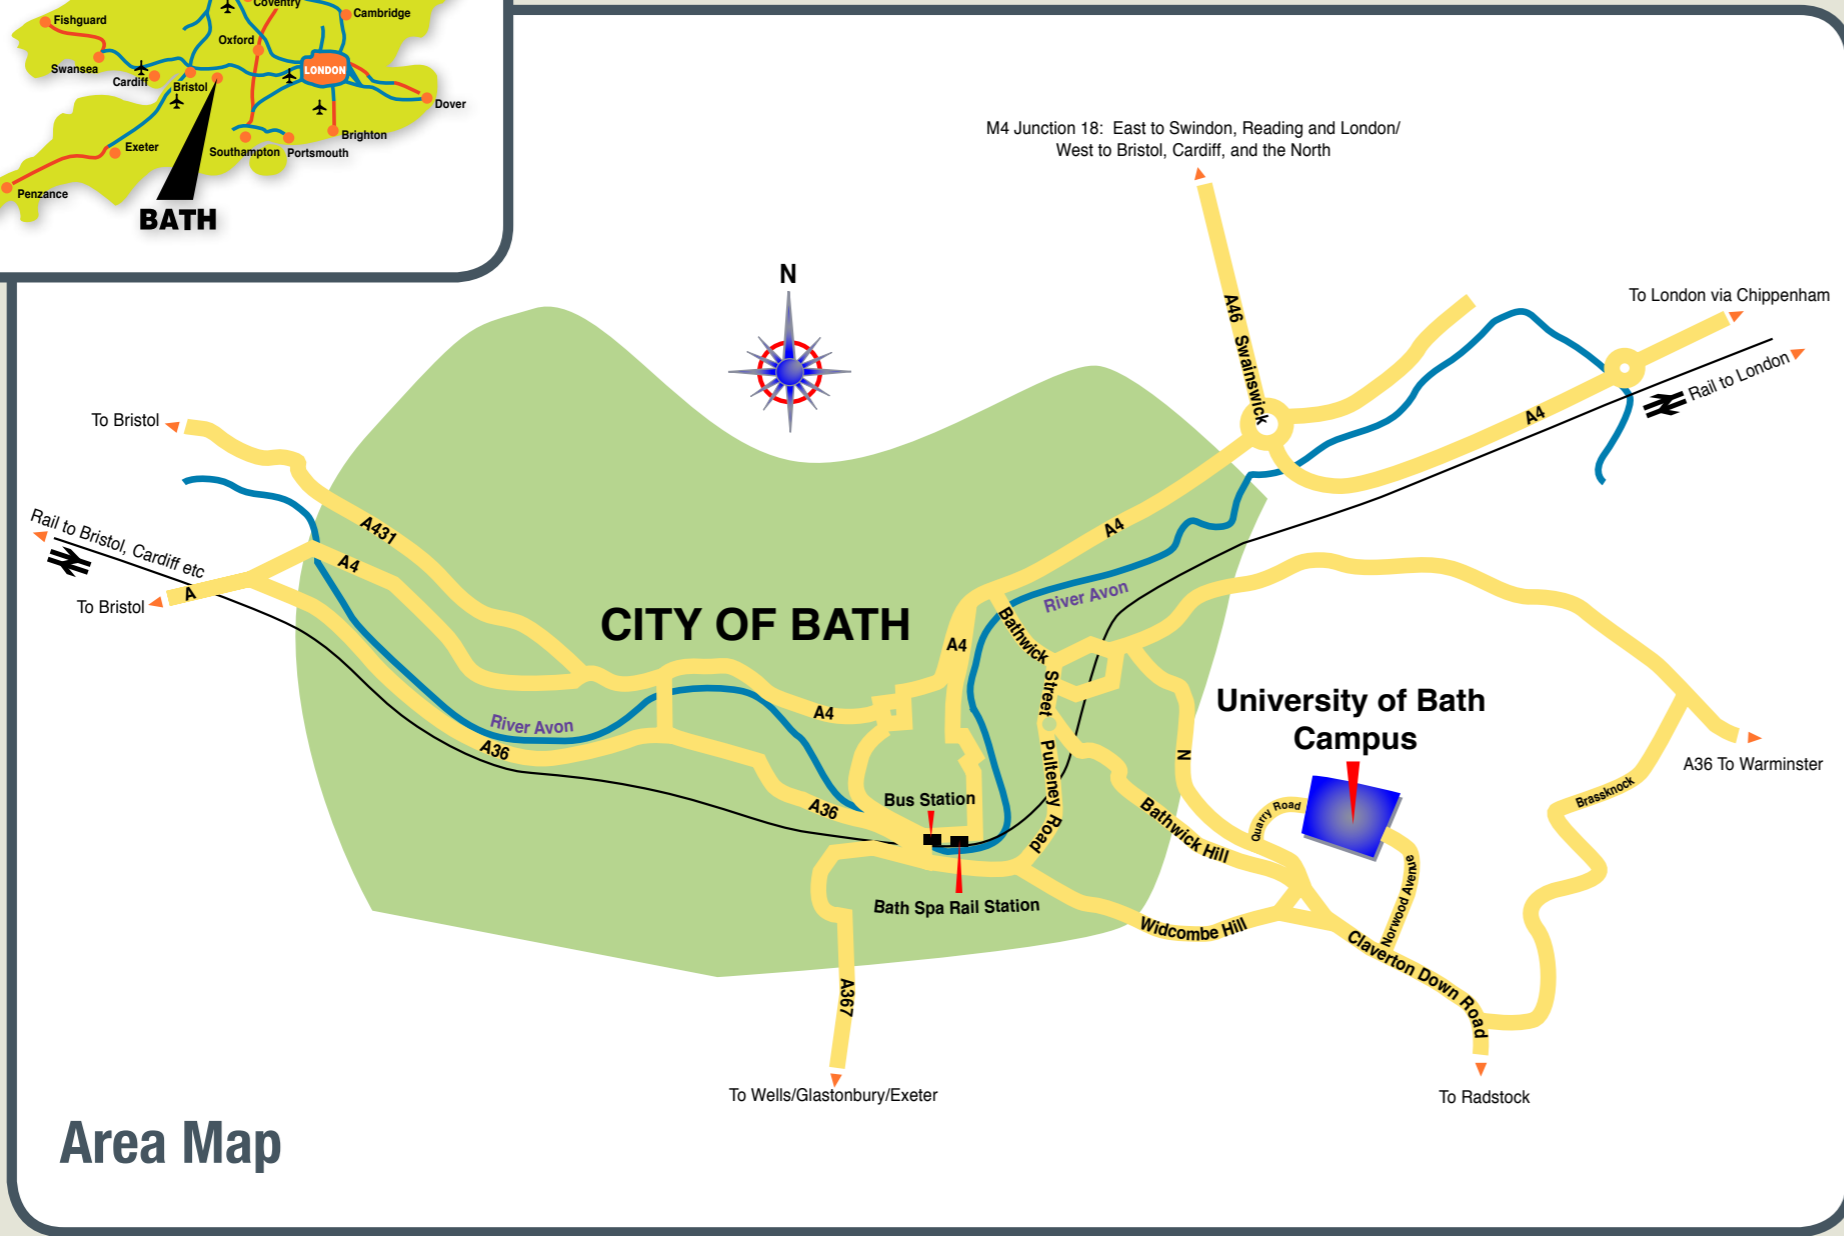

From the South West
M5 north to Bristol, M4 east to Junction 18 and A46 to Bath (see above for detailed directions).

From Wales
M4 east to Junction 18 and A46 to Bath (see above for detailed directions).

From London
M4 west to Junction 18 and A46 to Bath. (see above for detailed directions).

Rail
Bath Spa Rail Station is on the main line between Bristol and London Paddington. It can be reached from the north and the south via Bristol Temple Meads. The trains run hourly to London and every 20 minutes to Bristol Temple Meads. A taxi rank is situated at the front of the Rail Station and the Bus Station is 200m along the road. For latest information covering the entire network, contact National Rail enquiry line on 08457 48 49 50. For integrated Rail/Bus ticket options, check PlusBus.info

Coach
National Express run direct services daily from London Victoria and Heathrow airport to Bath. For more information, tel: 08717 818181

Air
Connections to both Heathrow and Gatwick are regularly serviced from Bath by train and coach and are just a couple of hours drive by car. Bristol airport is situated just 25 miles away and offers frequent connections to many other major UK airports as well as Europe and beyond.

Area Map