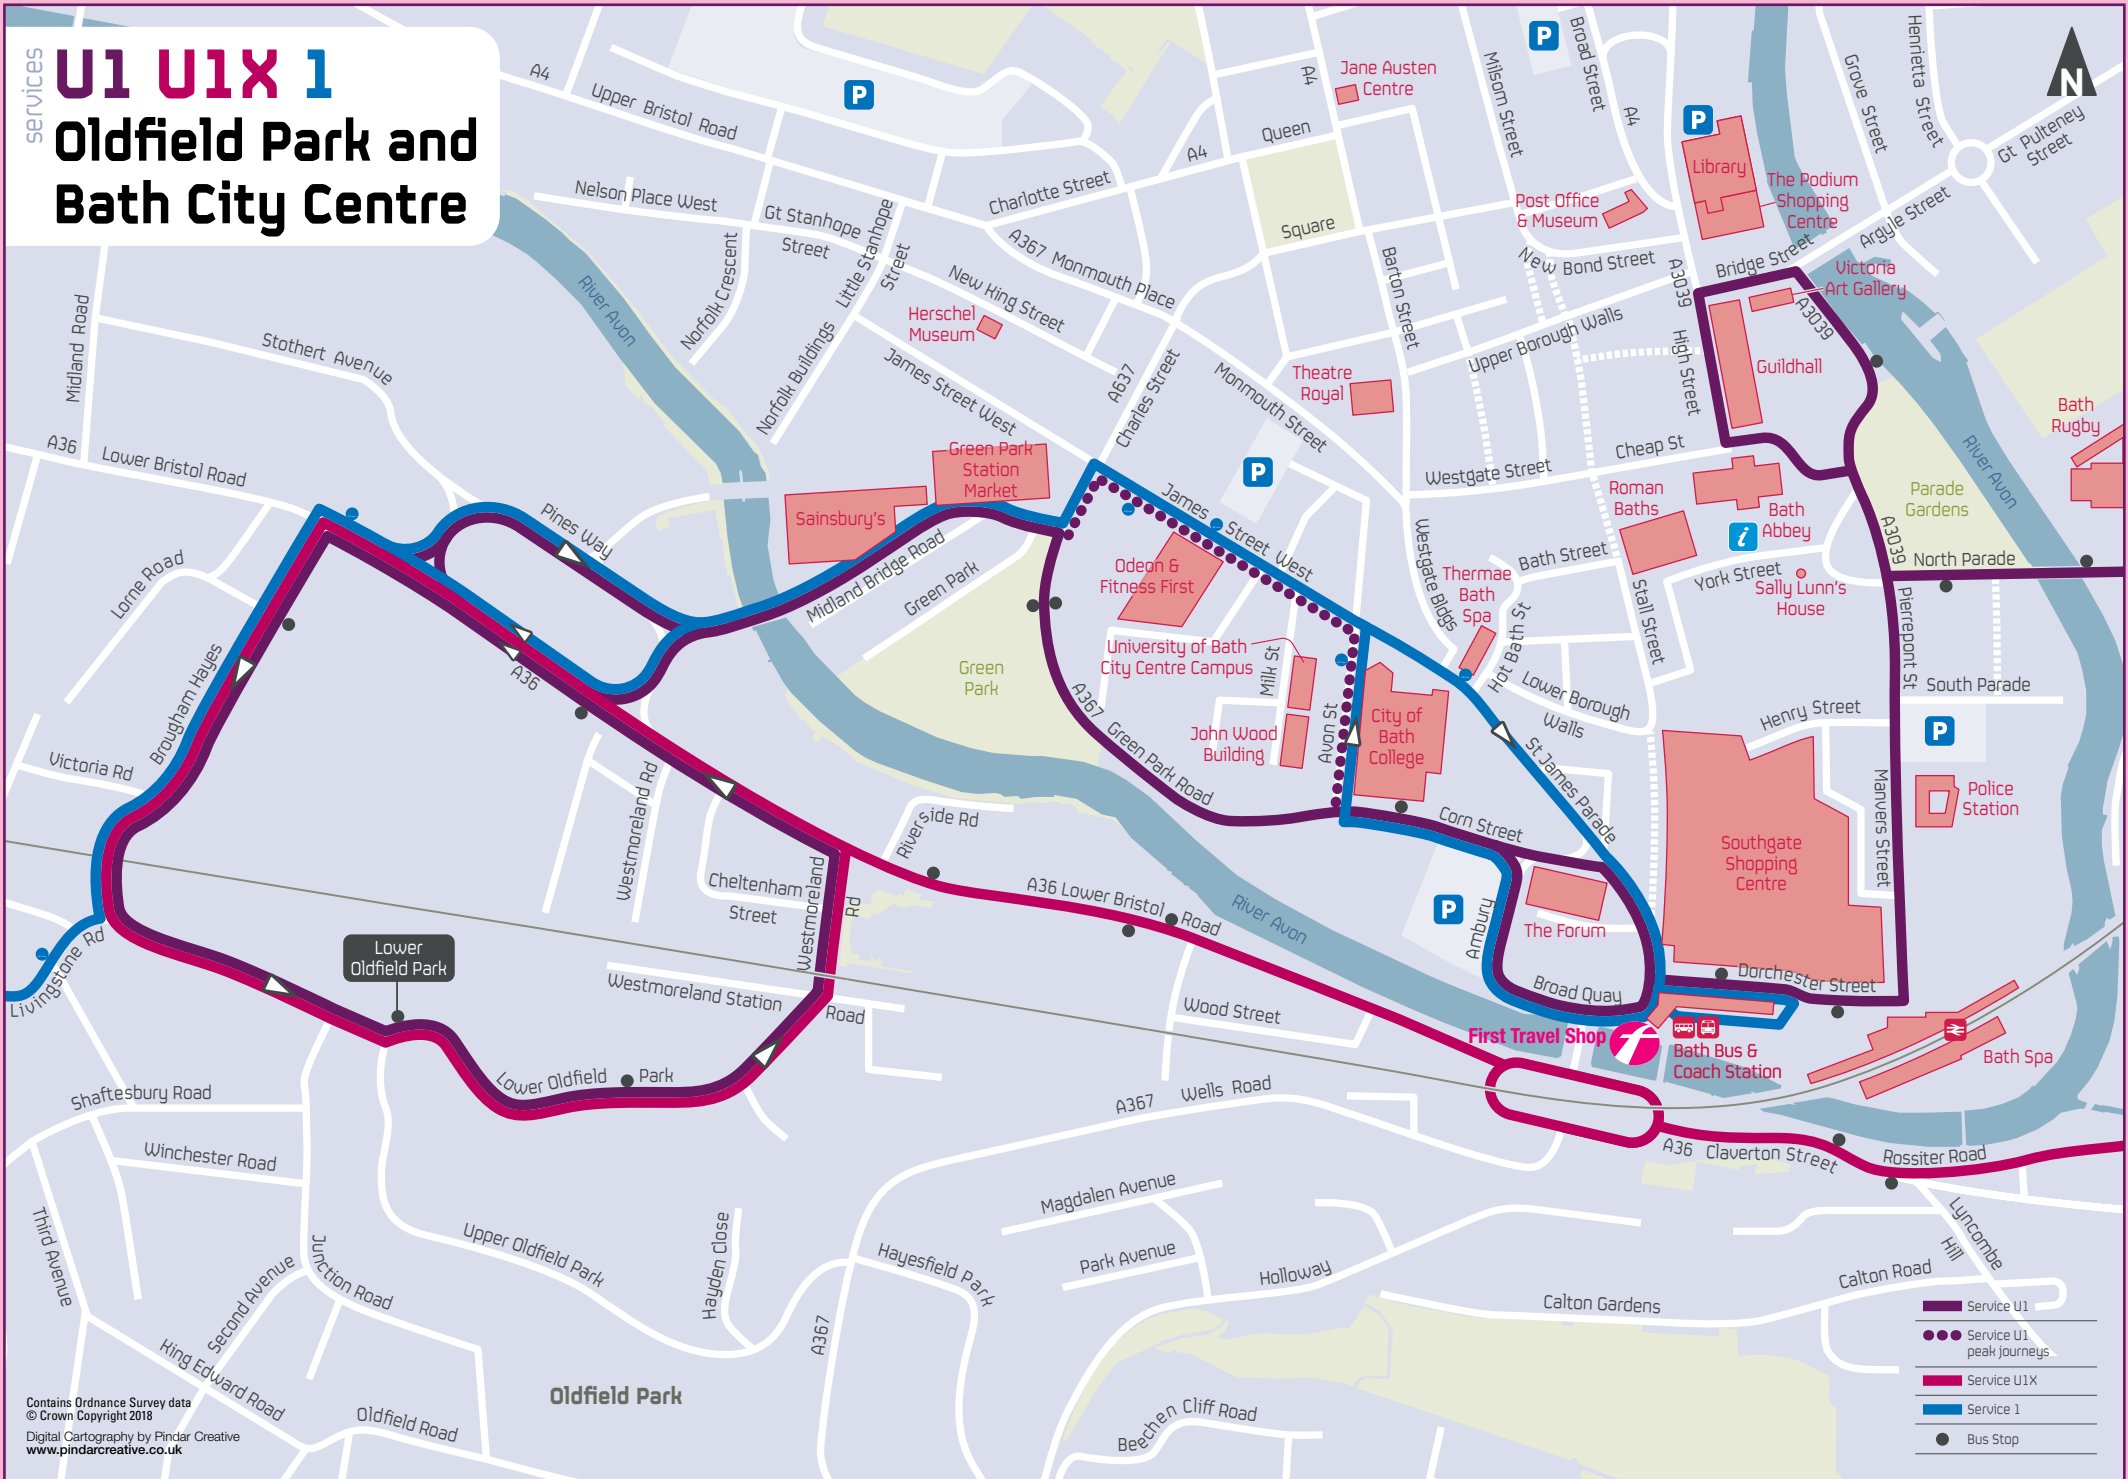

services

U1 U1X 1

Oldfield Park and Bath City Centre

Contains Ordnance Survey data
© Crown Copyright 2018
Digital Cartography by Pindar Creative
www.pindarcreative.co.uk