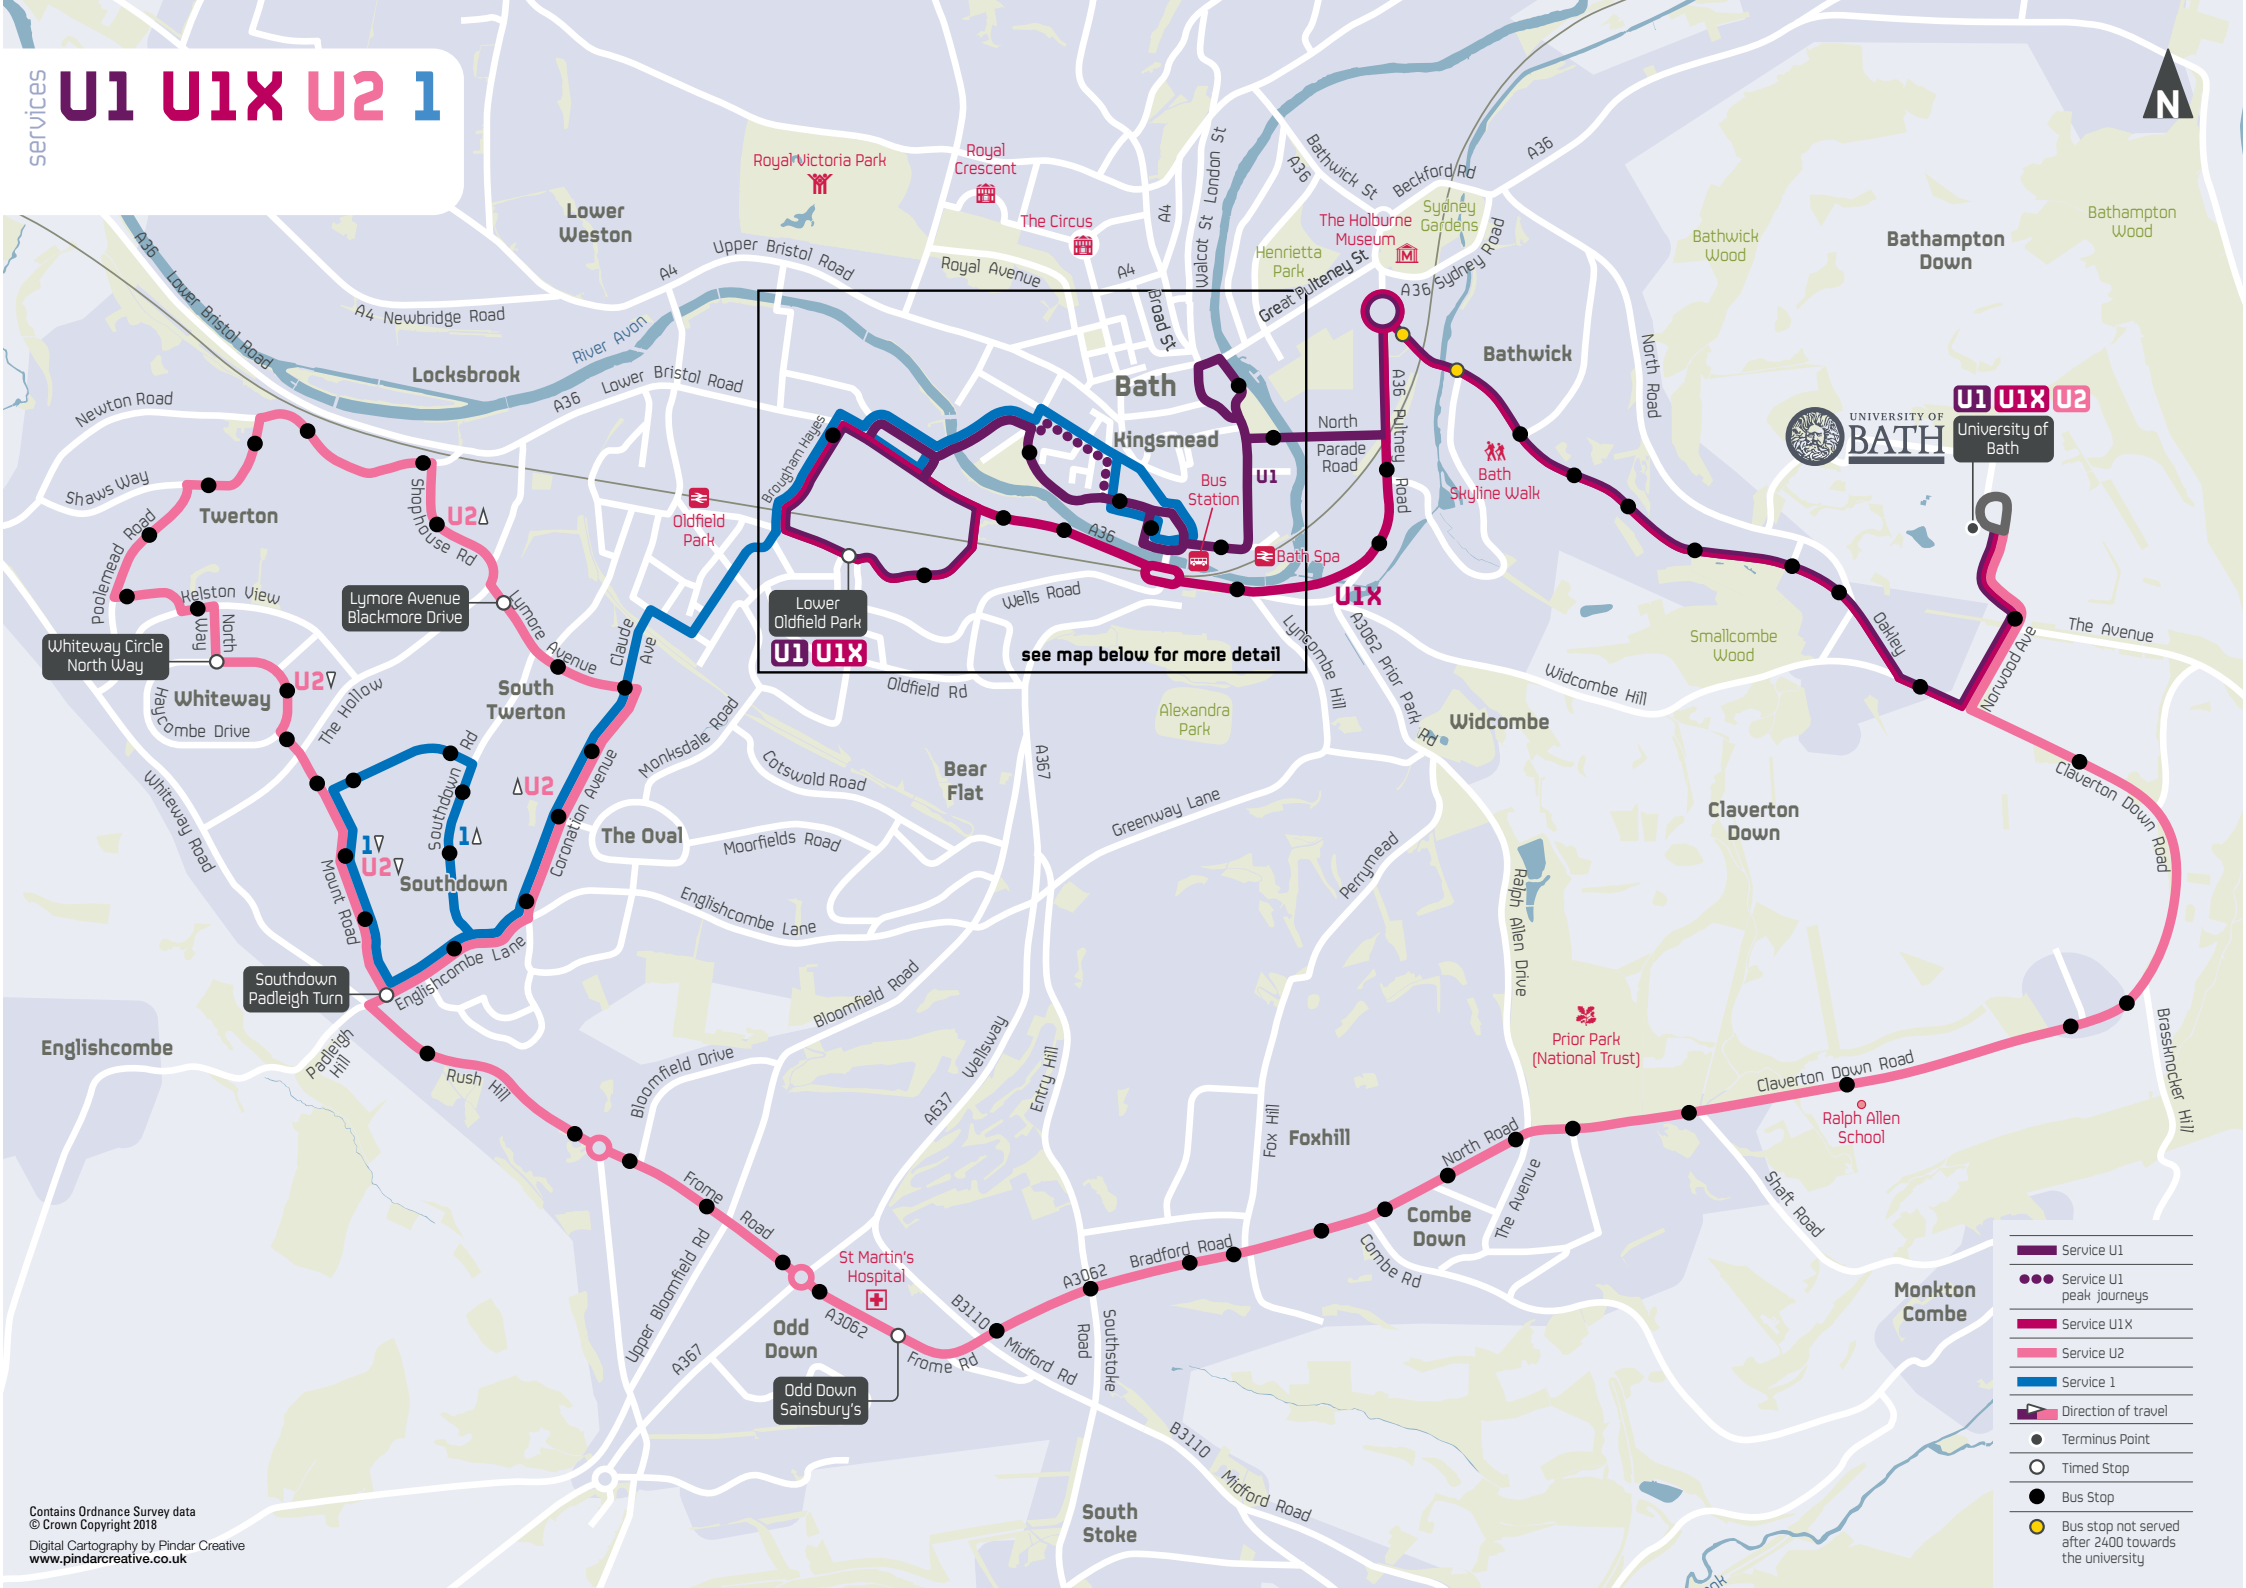

U1

University of Bath
city centre
Lower Oldfield Park

U2

University of Bath
Combe Down
Southdown
Twerton
Whiteway

from 6 January 2019

services **U1 U1X U2 1**

see map below for more detail

Lower Oldfield Park U1 U1X

Bath Kingsmead U1

Bath Spa U1X

- Service U1
- Service U1 peak journeys
- Service U1X
- Service U2
- Service 1
- Direction of travel
- Terminus Point
- Timed Stop
- Bus Stop
- Bus stop not served after 2400 towards the university

services

U1 U1X 1

Oldfield Park and Bath City Centre

Contains Ordnance Survey data
 © Crown Copyright 2018
 Digital Cartography by Pindar Creative
www.pindarcreative.co.uk

customer services

0345 602 0121

firstsouthuk@firstgroup.com