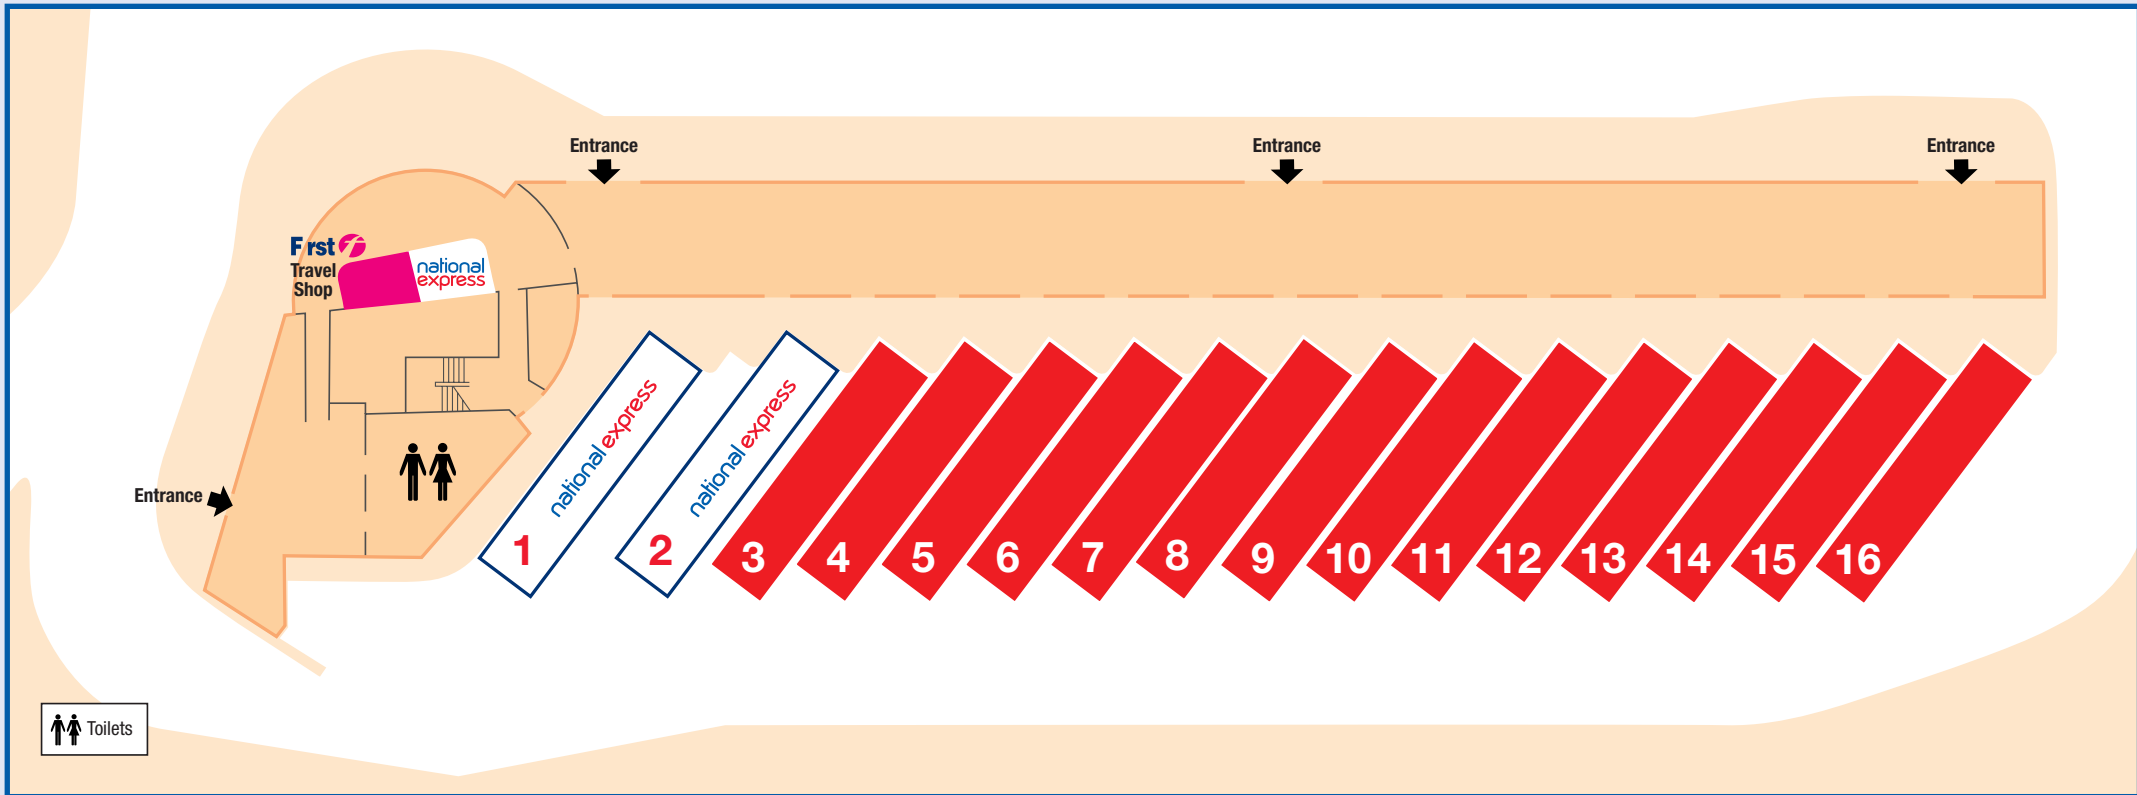

Where to catch your bus in the Bus Station

Service	Destination	Bay
5	Whiteway	16
10	Southdown	13
14, 14A	Odd Down	14
20A	Circular via Weston	4
20C	Circular via Widcombe	4
76, 76A	Crudwell/Stanton St Quintin	3
79	Chippenham via Marshfield	3
86	Broughton Gifford	3
173	Wells	7
178	Bristol via Radstock	7
179	Midsomer Norton	8
184	Frome via Radstock	7

Service	Destination	Bay
228	Colerne	3
231, 232, 233	Chippenham	6
264, 265	Warminster for Salisbury	5
267	Frome	8
271, 272, 273	Easterton	9
319	Cribbs Causeway	10
332	Bristol via Bitton	10
337	Keynsham	9
339	Bristol via Keynsham	11
620	Tetbury	3
649	Bristol via Keynsham	11
700	Sion Hill	3

Service	Destination	Bay
716	Newbridge	3
734	Bathwick	3
752	Bishop Sutton	3
757	Peasedown St John	4
768	Hinton Blewett	4
775	Peasedown St John	3
791	Weston-super-Mare	4
X39	Bristol via Saltford	11,12
National Express Coaches		1,2

Buses operating from the Bus Station normally use the bays shown in this list. However, it may be necessary to move services to other bays to ensure punctual operation. Please listen for announcements.