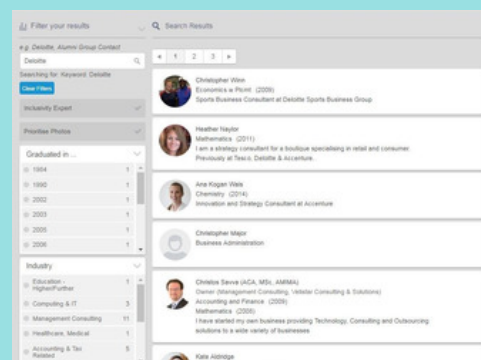

# BATH CONNECTION

An e-mentoring site for Bath students and graduates.  
All Alumni Experts are volunteers - they want to help by sharing their career experiences.

## FIND AN ALUMNI EXPERT

Use the map to search by location - there are grads all over the world!

Use the toolbar to search by service offered, e.g. Review a CV.

Experts by Offered Service	
Advice via email	1329
Review a CV	235
Advice via telephone	189
Review an application	183
Meet face to face	180

Use the search bar to look for specific companies, skills or professions.