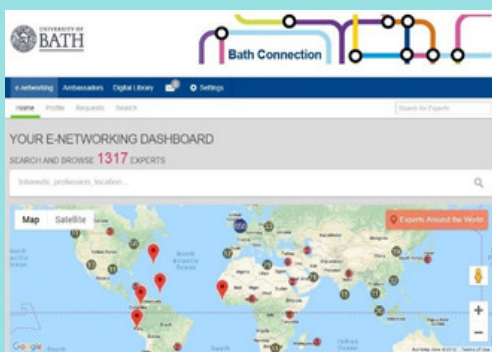

# BATH CONNECTION

An e-mentoring site for Bath students and graduates.  
All Alumni Experts are volunteers - they want to help by sharing their career experiences.

## FIND AN ALUMNI EXPERT

Use the map to search by location - there are grads all over the world!

Use the toolbar to search by service offered, e.g. Review a CV.

Experts by Offered Service	
Advice via email	1329
Review a CV	235
Advice via telephone	189
Review an application	183
Meet face to face	180