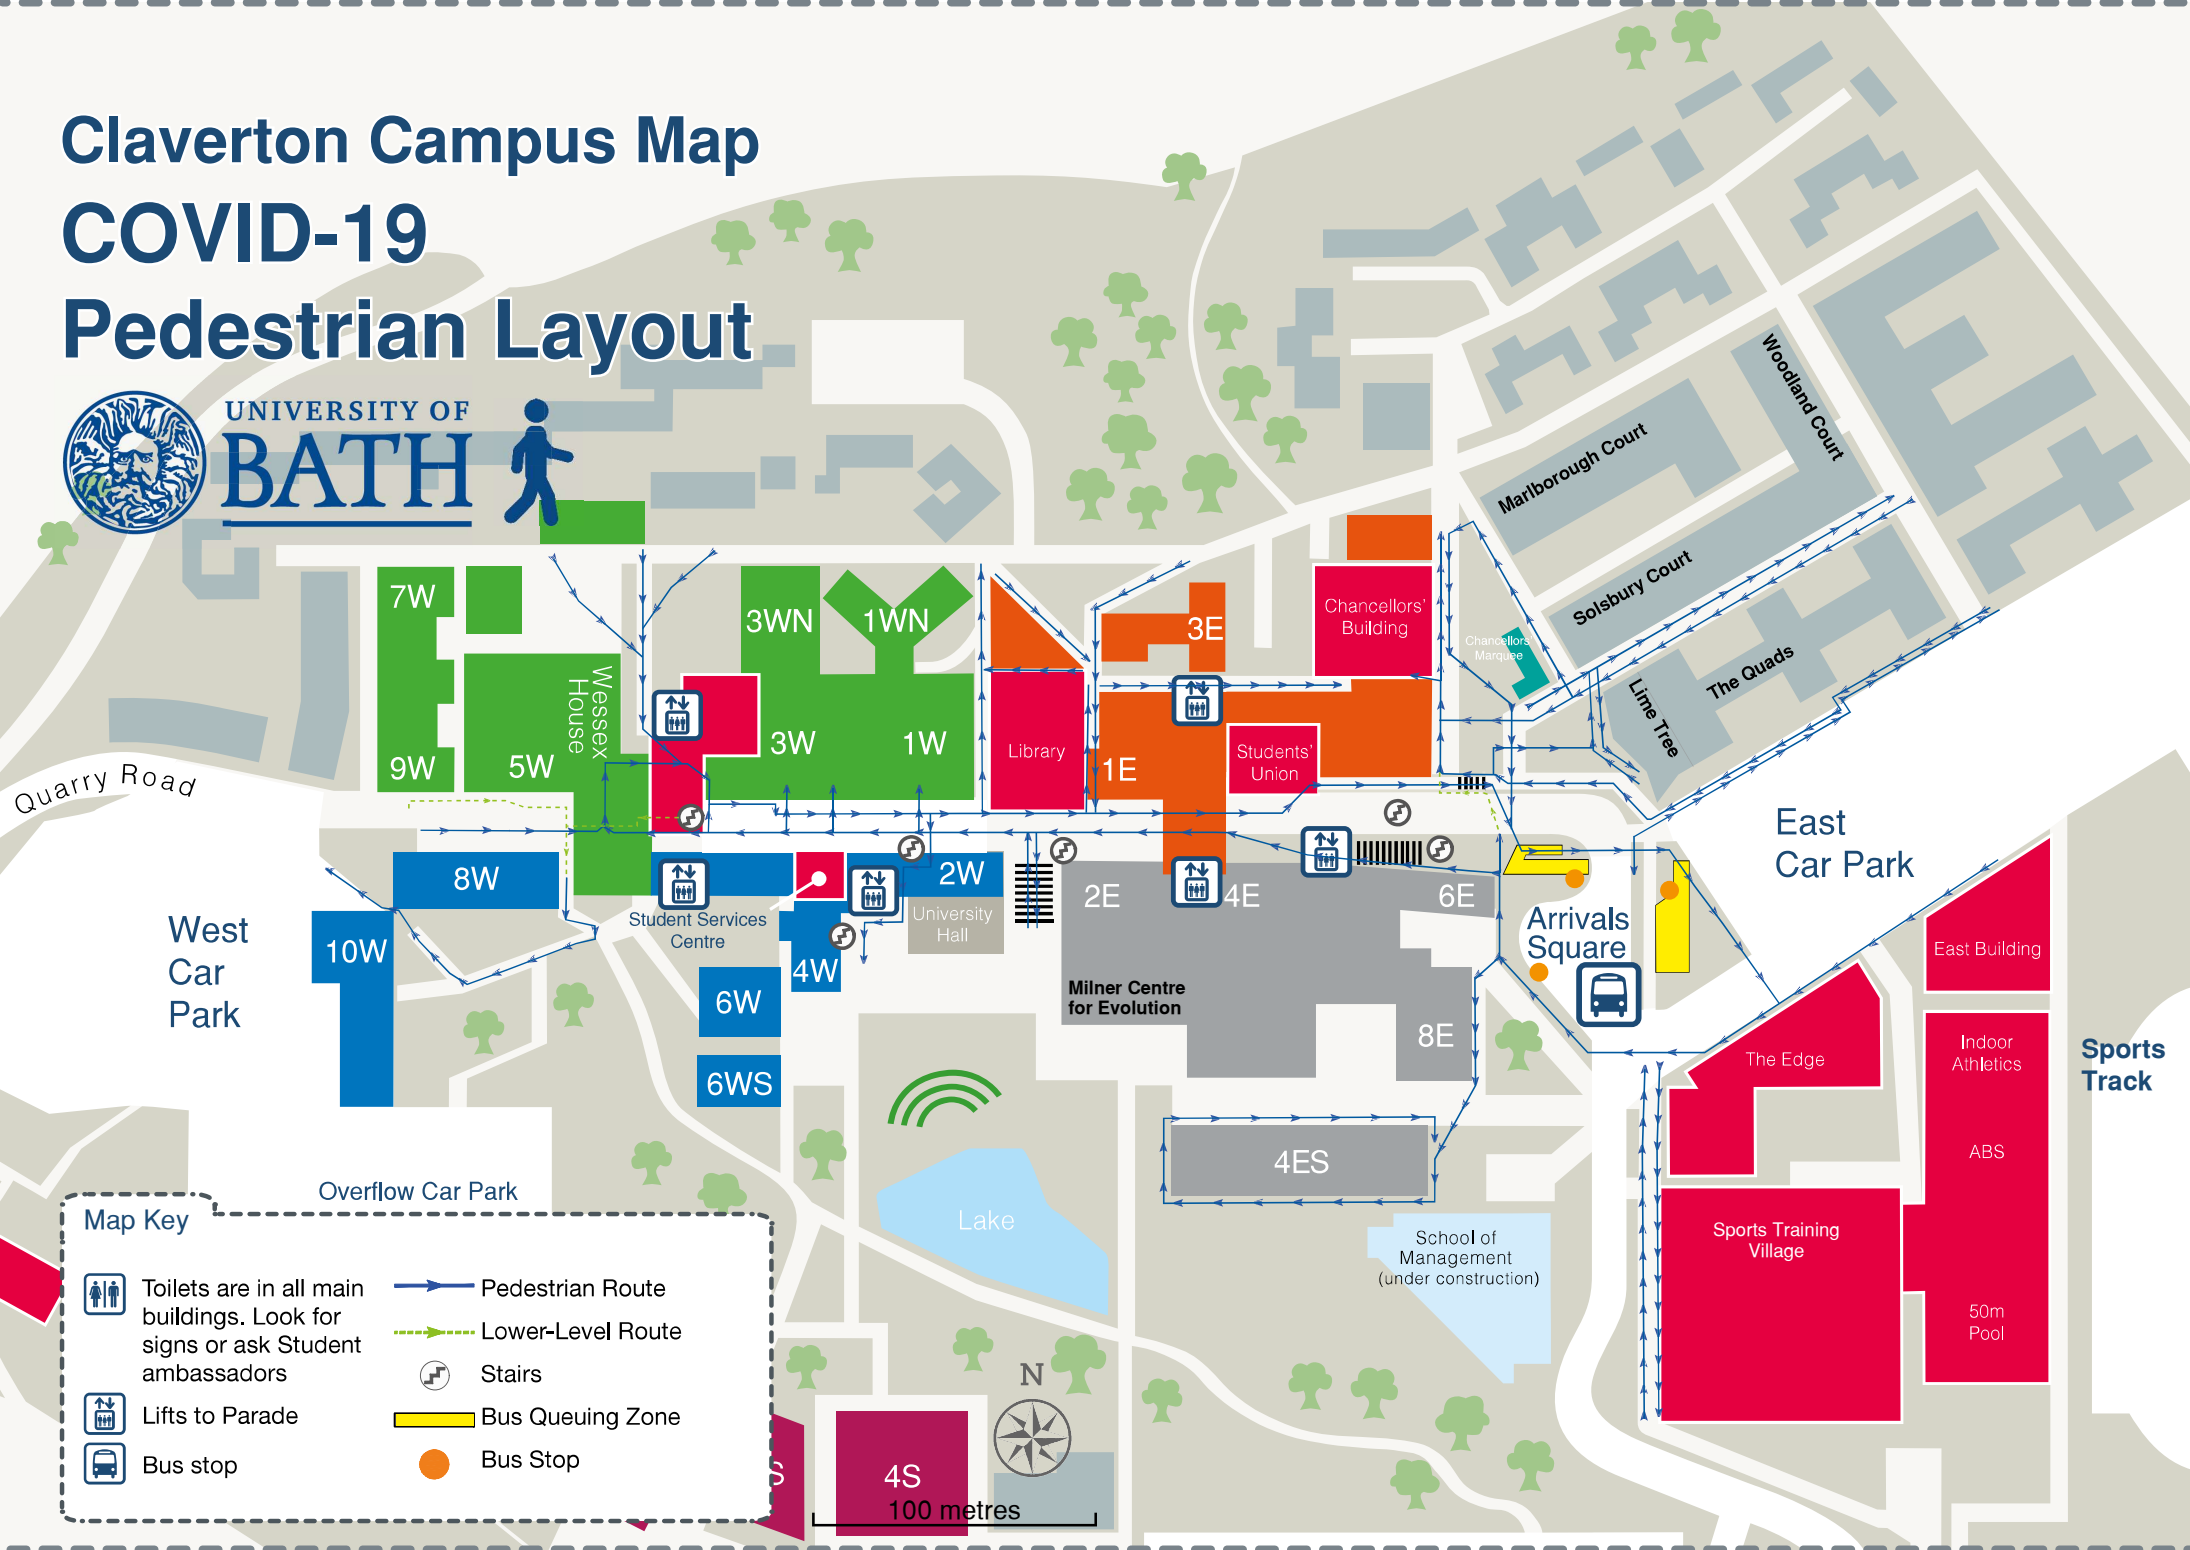

Claverton Campus Map

COVID-19

Pedestrian Layout

UNIVERSITY OF
BATH

Map Key

- Toilets are in all main buildings. Look for signs or ask Student ambassadors
- Lifts to Parade
- Bus stop
- Pedestrian Route
- Lower-Level Route
- Stairs
- Bus Queuing Zone
- Bus Stop