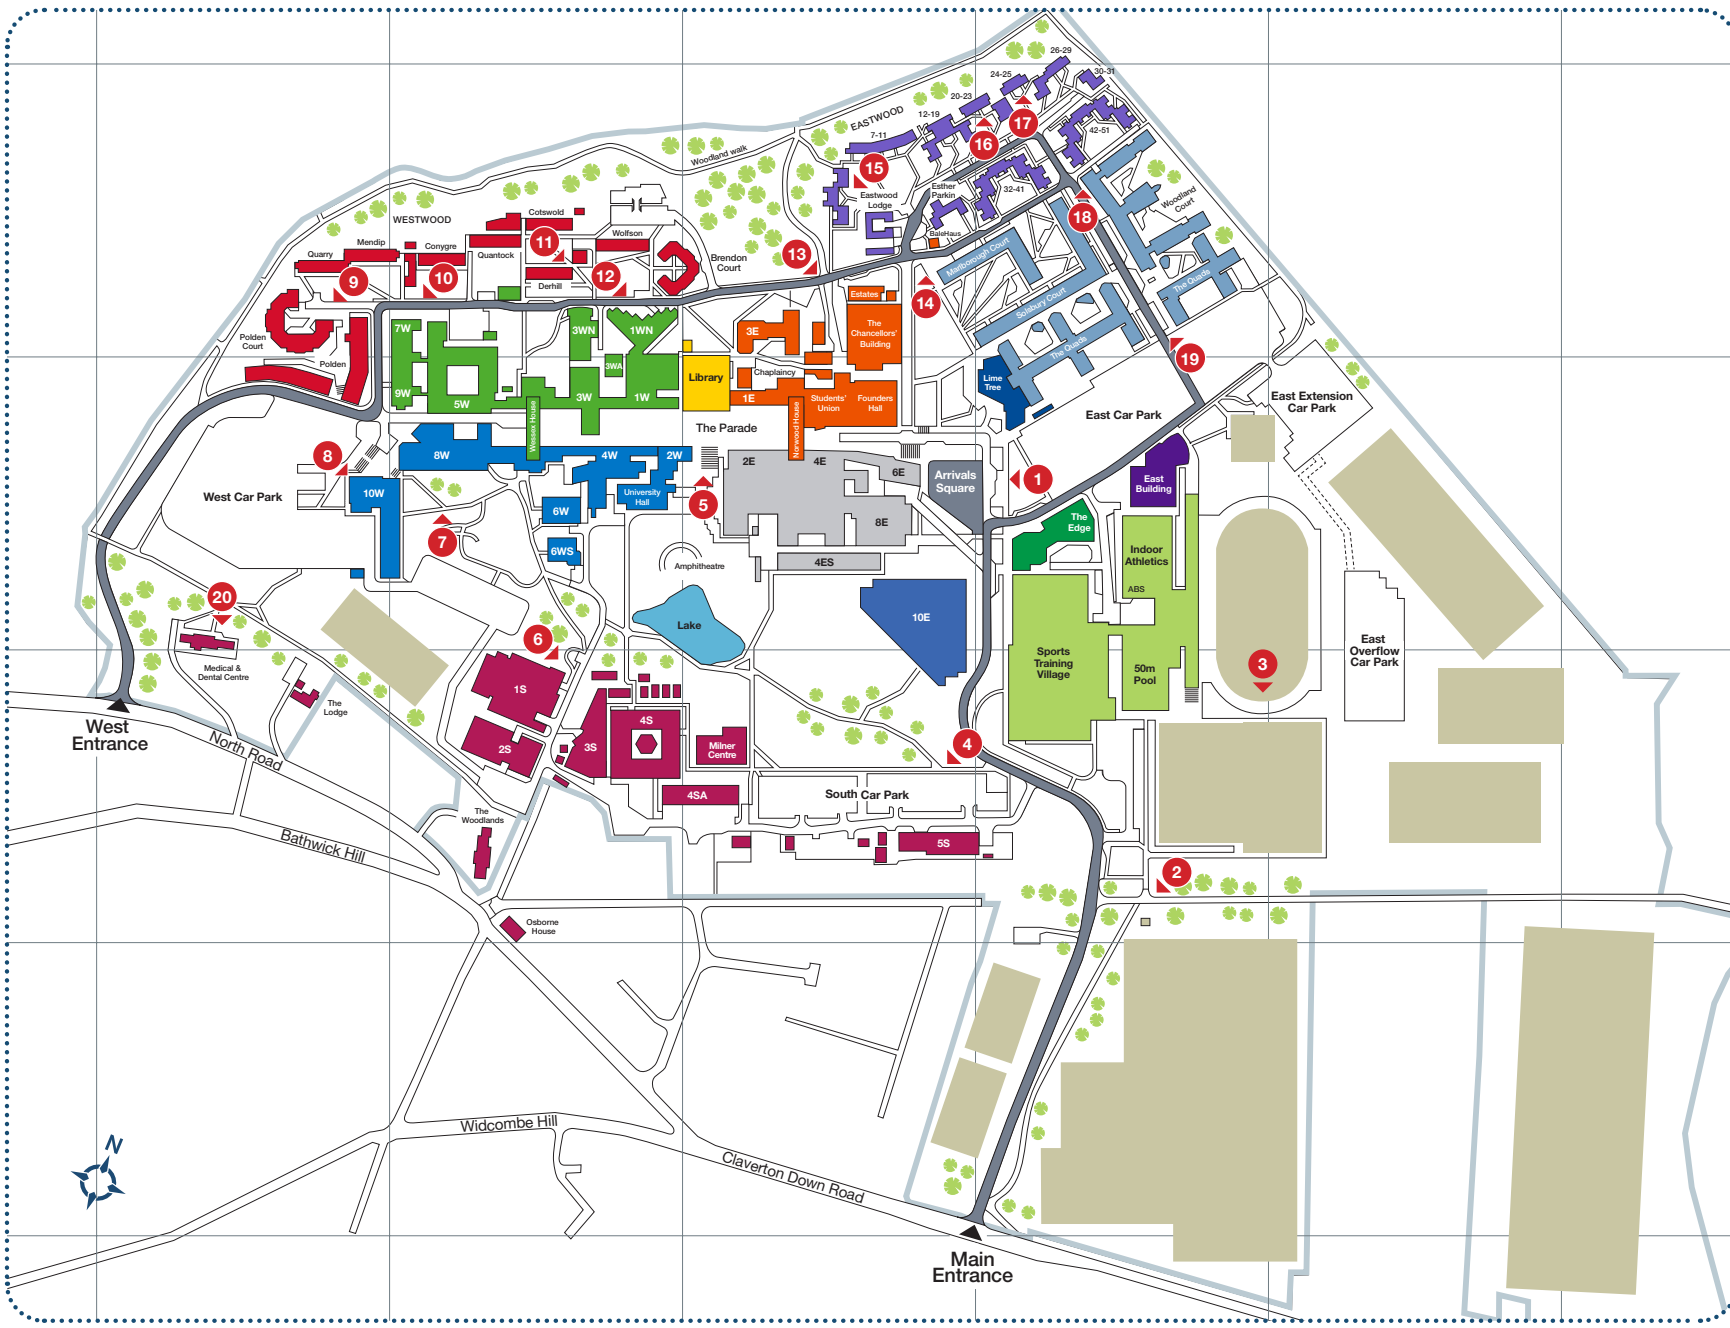

Fire Assembly Points

1	6 East (6E)	12	Derhill
	8 East (8E)		Wolfson
	STV		Brendon Court
	The Edge		3 West North (3WN)
			1 West North (1WN)
2	STV	13	3 East (3E)
3	STV		Estates
4	5 South Central Stores	14	Chancellors' Building
	10 East (10E)		Marlborough Court
			Solsbury Court
5	2 East (2E)		The Quads, Blocks A + B
	4 East (4E)		Bale Haus
	4 East (4E)		The Lime Tree
	Norwood House		Founders 'Hall
	Chaplaincy		
	Library	15	Eastwood Accom
	1 West (1W)		
	3 West (3W)	16	Eastwood Accom
	4 West (4W)		
	2 West (2W)	17	Eastwood Accom
	University Hall		
6	1 East (1E)	18	Woodland Court
	1 South (1S)		Eastwood Accom
	2 South (2S)		
	3 South (3S)	19	The Quads, C, D and E
	4 South (4S)		East Building
	4 South Annexe (4S)		
	3 South Annexe (3S)	20	Medical & Dental Centre
	Milner Centre		
7	8 West (8W)		
	Wessex House		
	6 West (6W)		
	6 West South (6W)		
8	5 West (5W)		
	7 West (7W)		
	9 West (9W)		
	10 West (10W)		
	Polden		
9	Polden Court		
	Quarry		
	Mendip		
10	Conygre		
	West Operations Office		
11	Quantock		
	Cotswold		