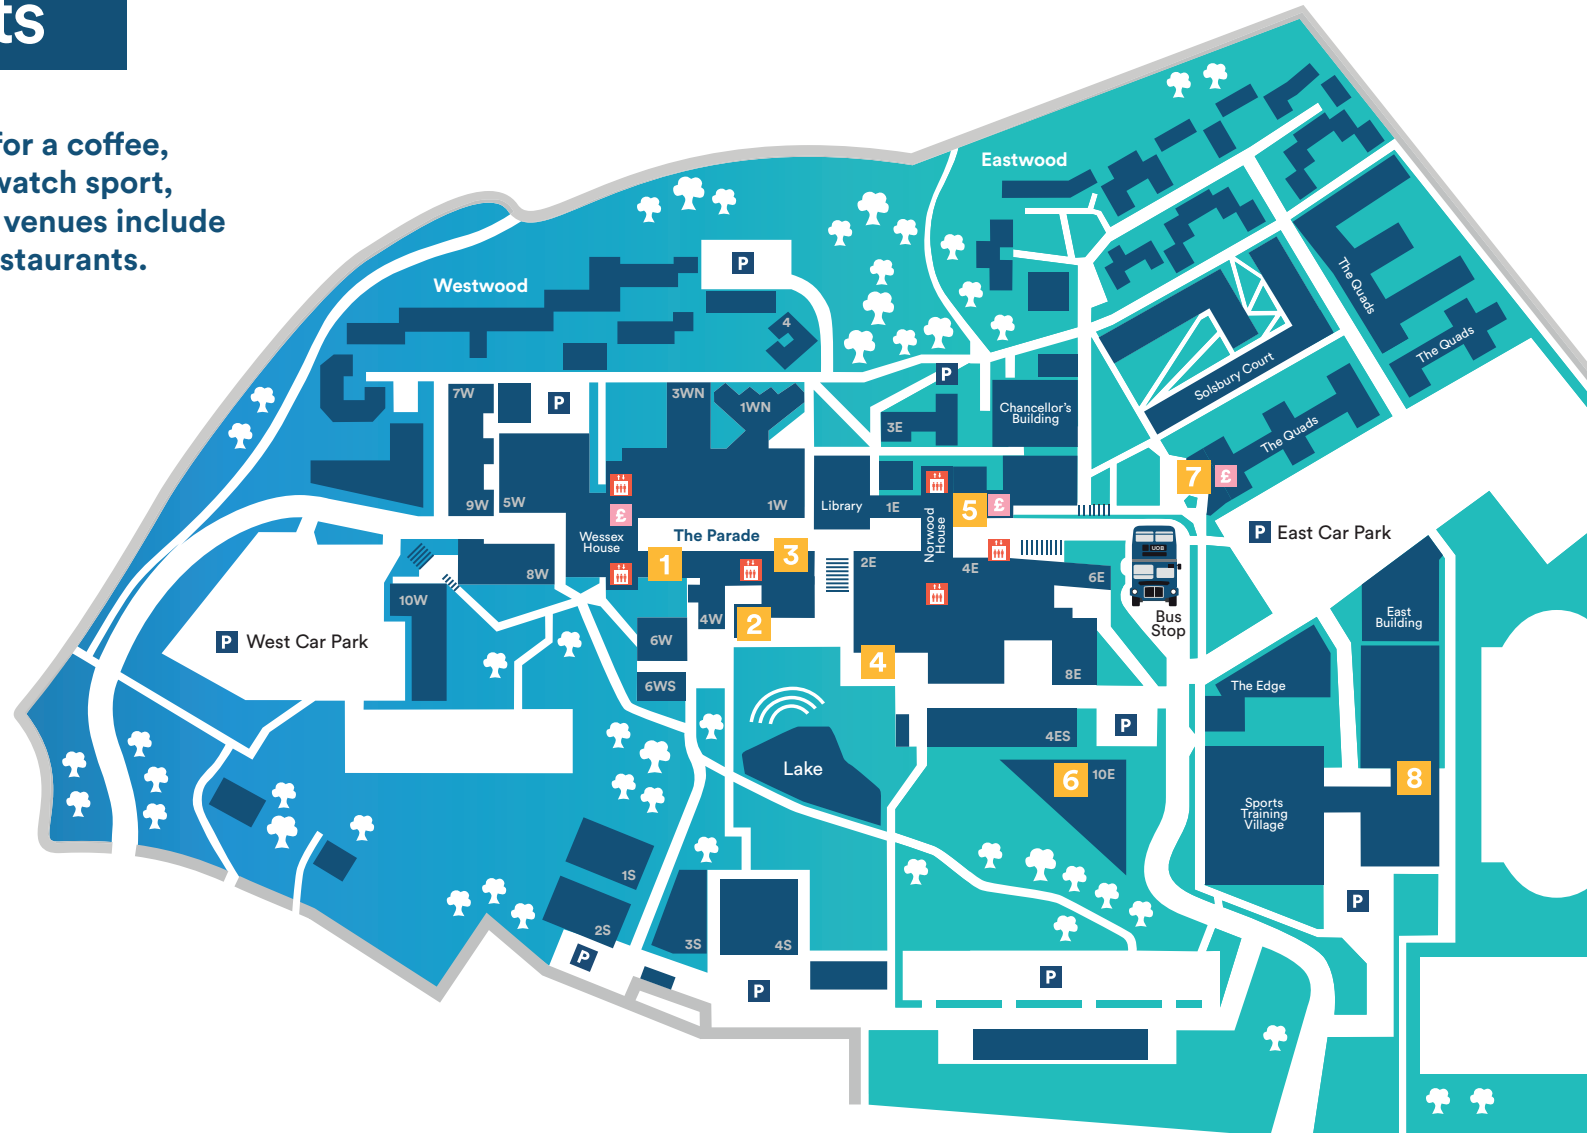

Hospitality Outlets

Whether you're meeting with friends for a coffee, or want a pizza and a beer while you watch sport, we have something for everyone. Our venues include food courts, coffee shops, bars and restaurants.

- 1** 4W Café
- 2** Parade
- 3** Fountain Canteen
- 4** Hut on the Green
- 5** The Pitstop
- 6** Pavilion Café
- 7** lime tree
- 8** Sports Café
- P** Parking
-  Lift
-  Cash Point

To see our outlet opening times, go to:
www.bath.ac.uk/announcements/food-outlet-monthly-opening-times