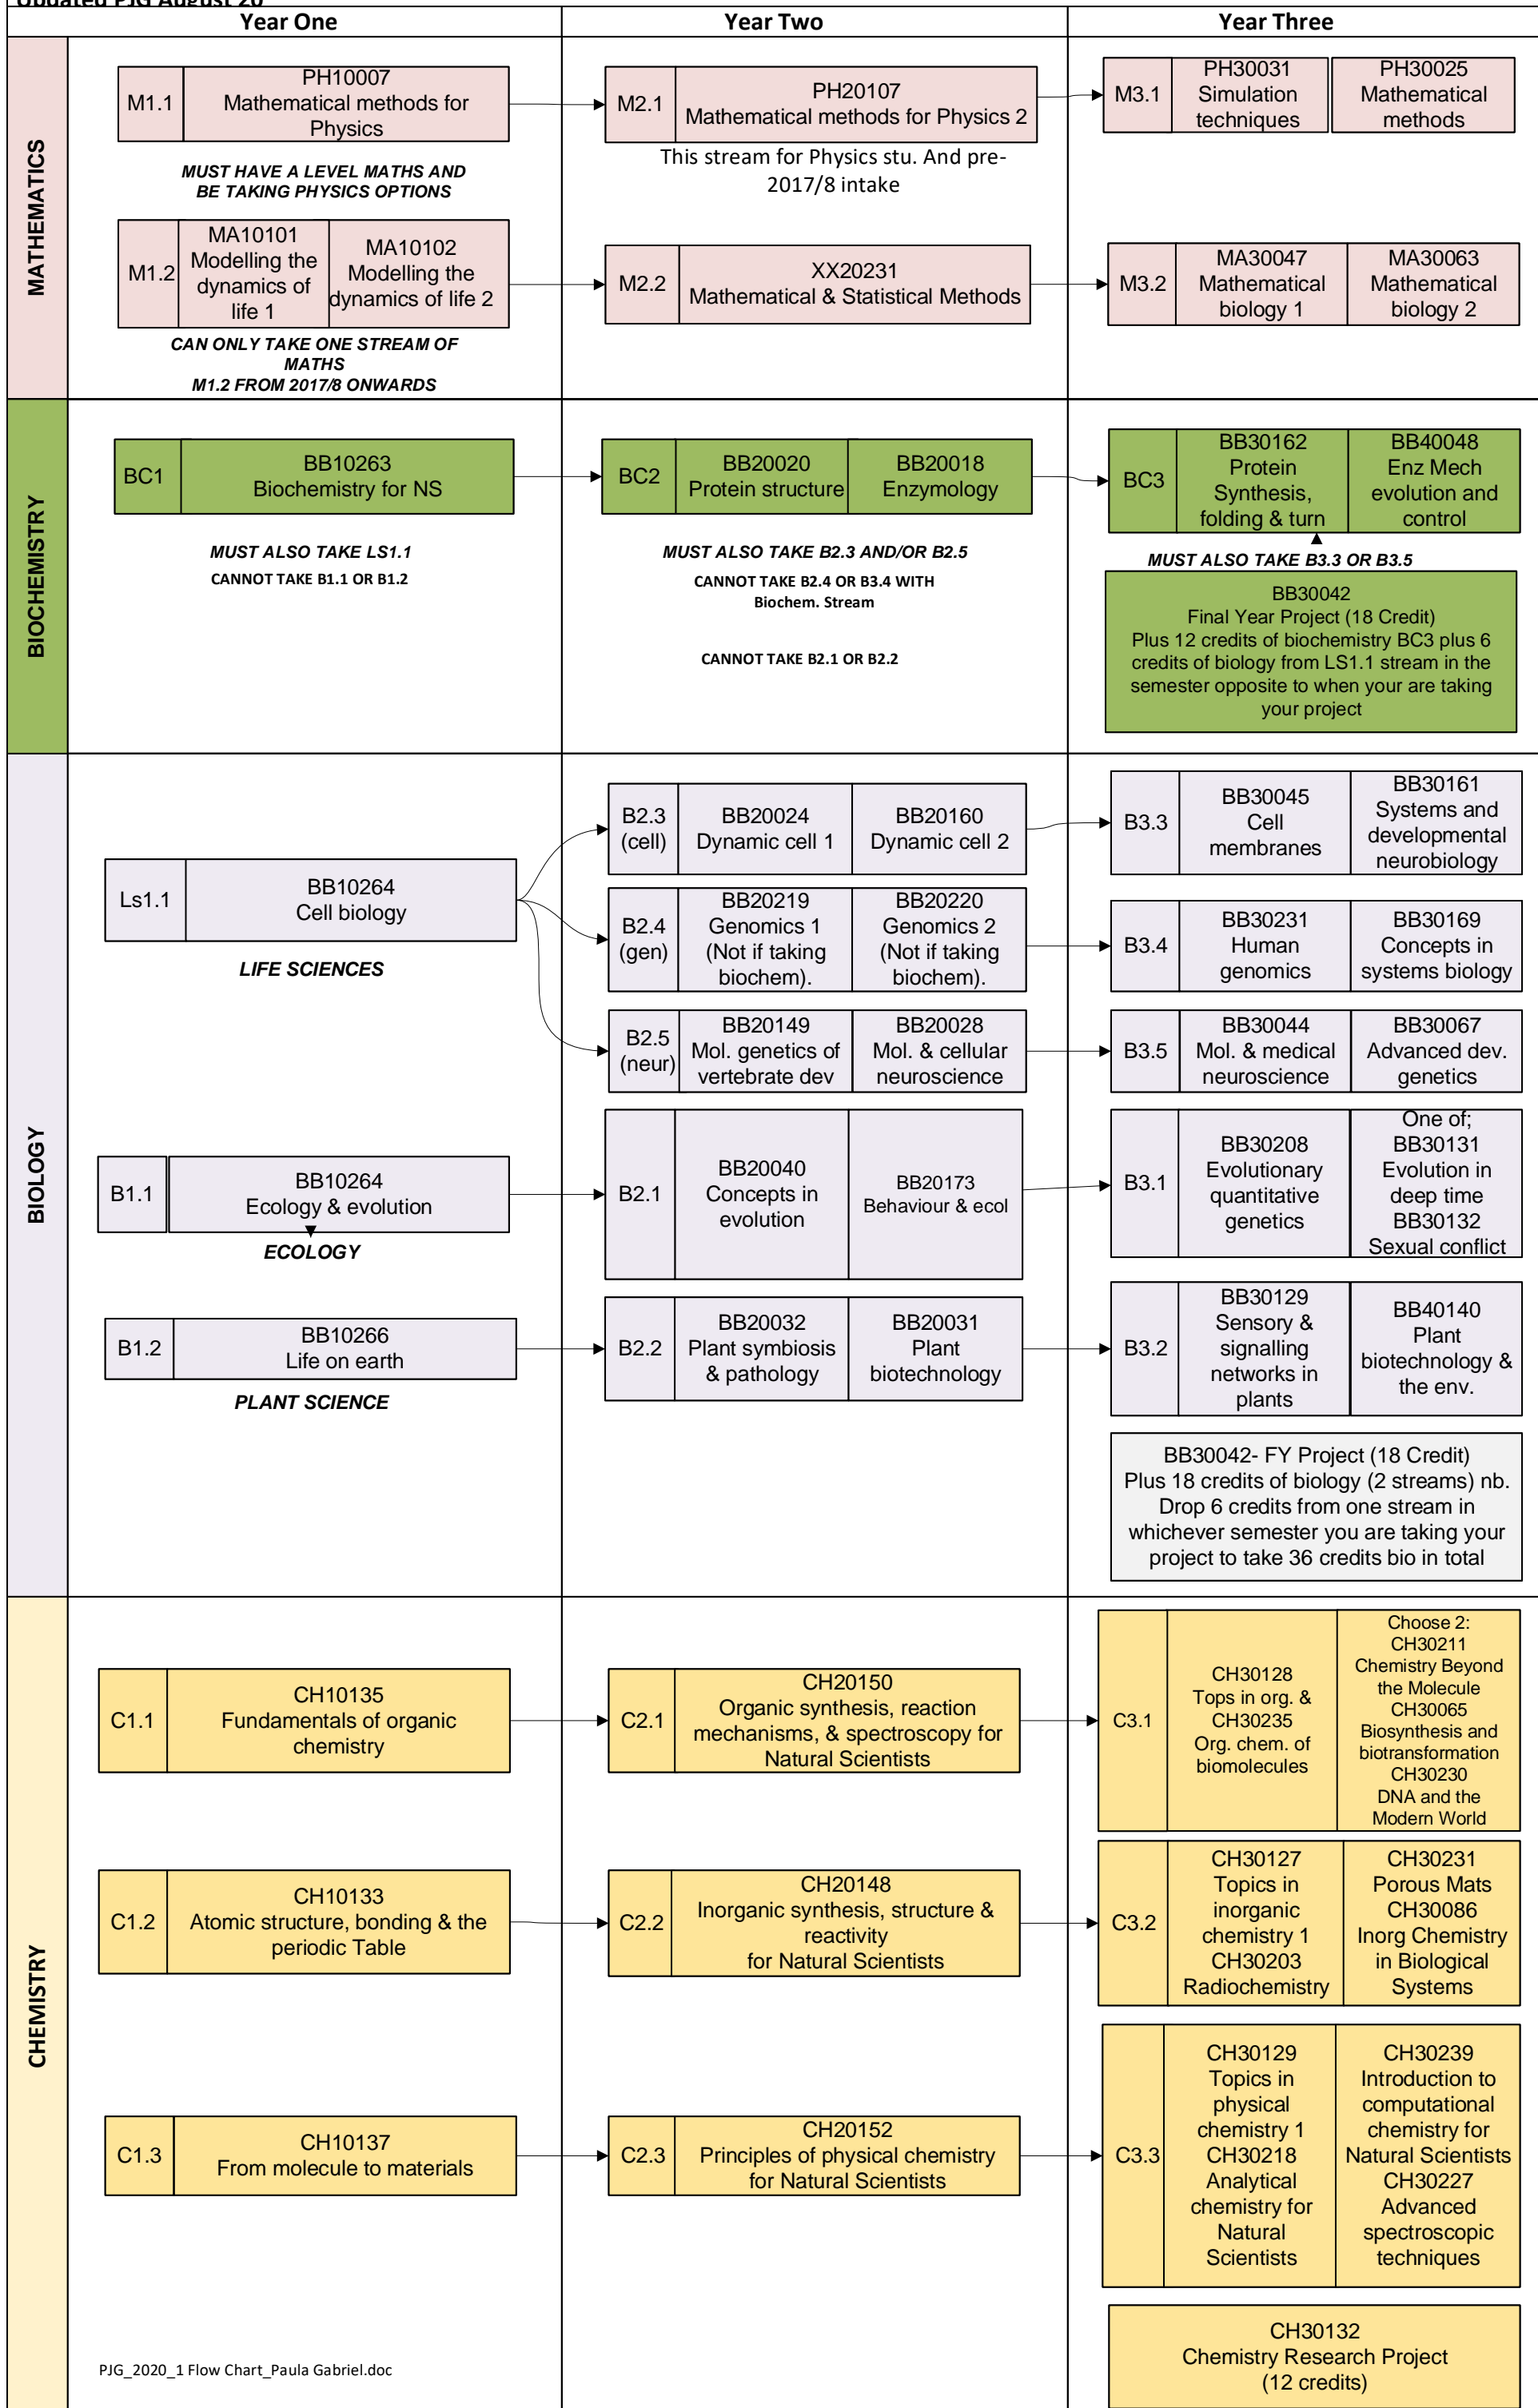

Updated PIG August 20

BSc Natural Sciences Choices

Subject Streams & Prerequisites Flowchart