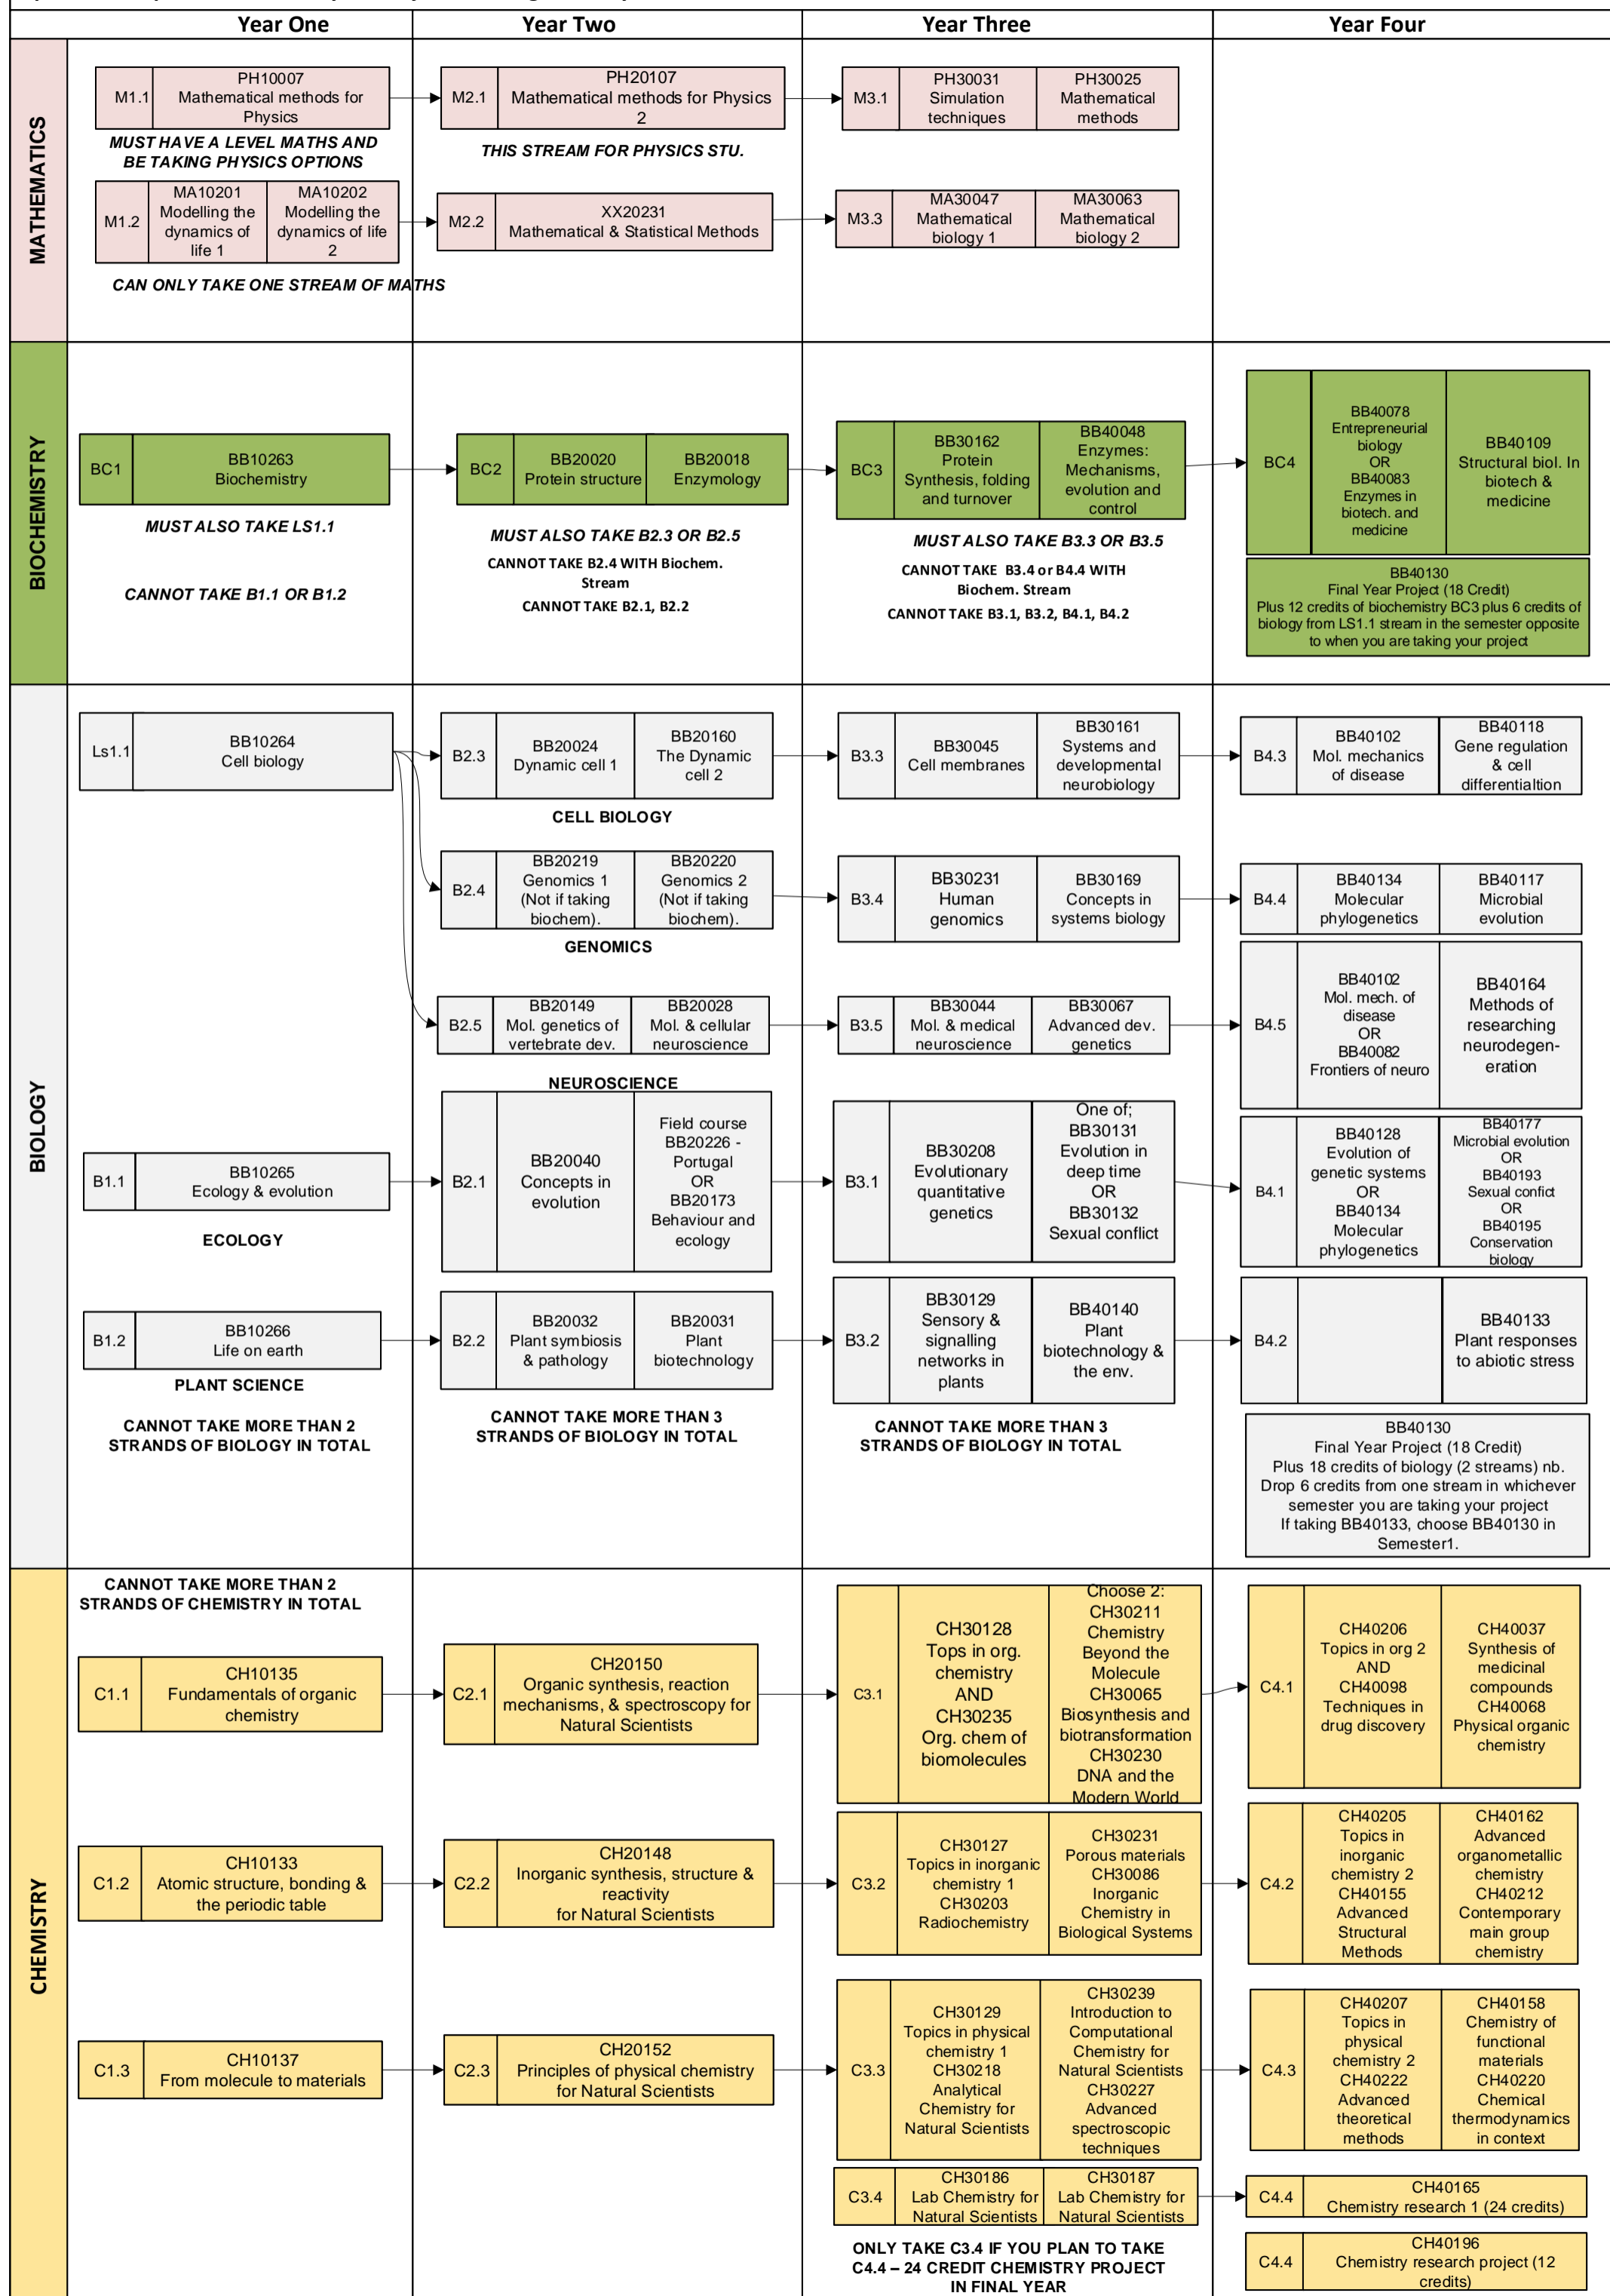

Flowchart

Updated SF Apr21 ** Units may be subject to changes each year**

MSci Natural Sciences Choices 2021/22

Subject Streams & Prerequisites Flowchart